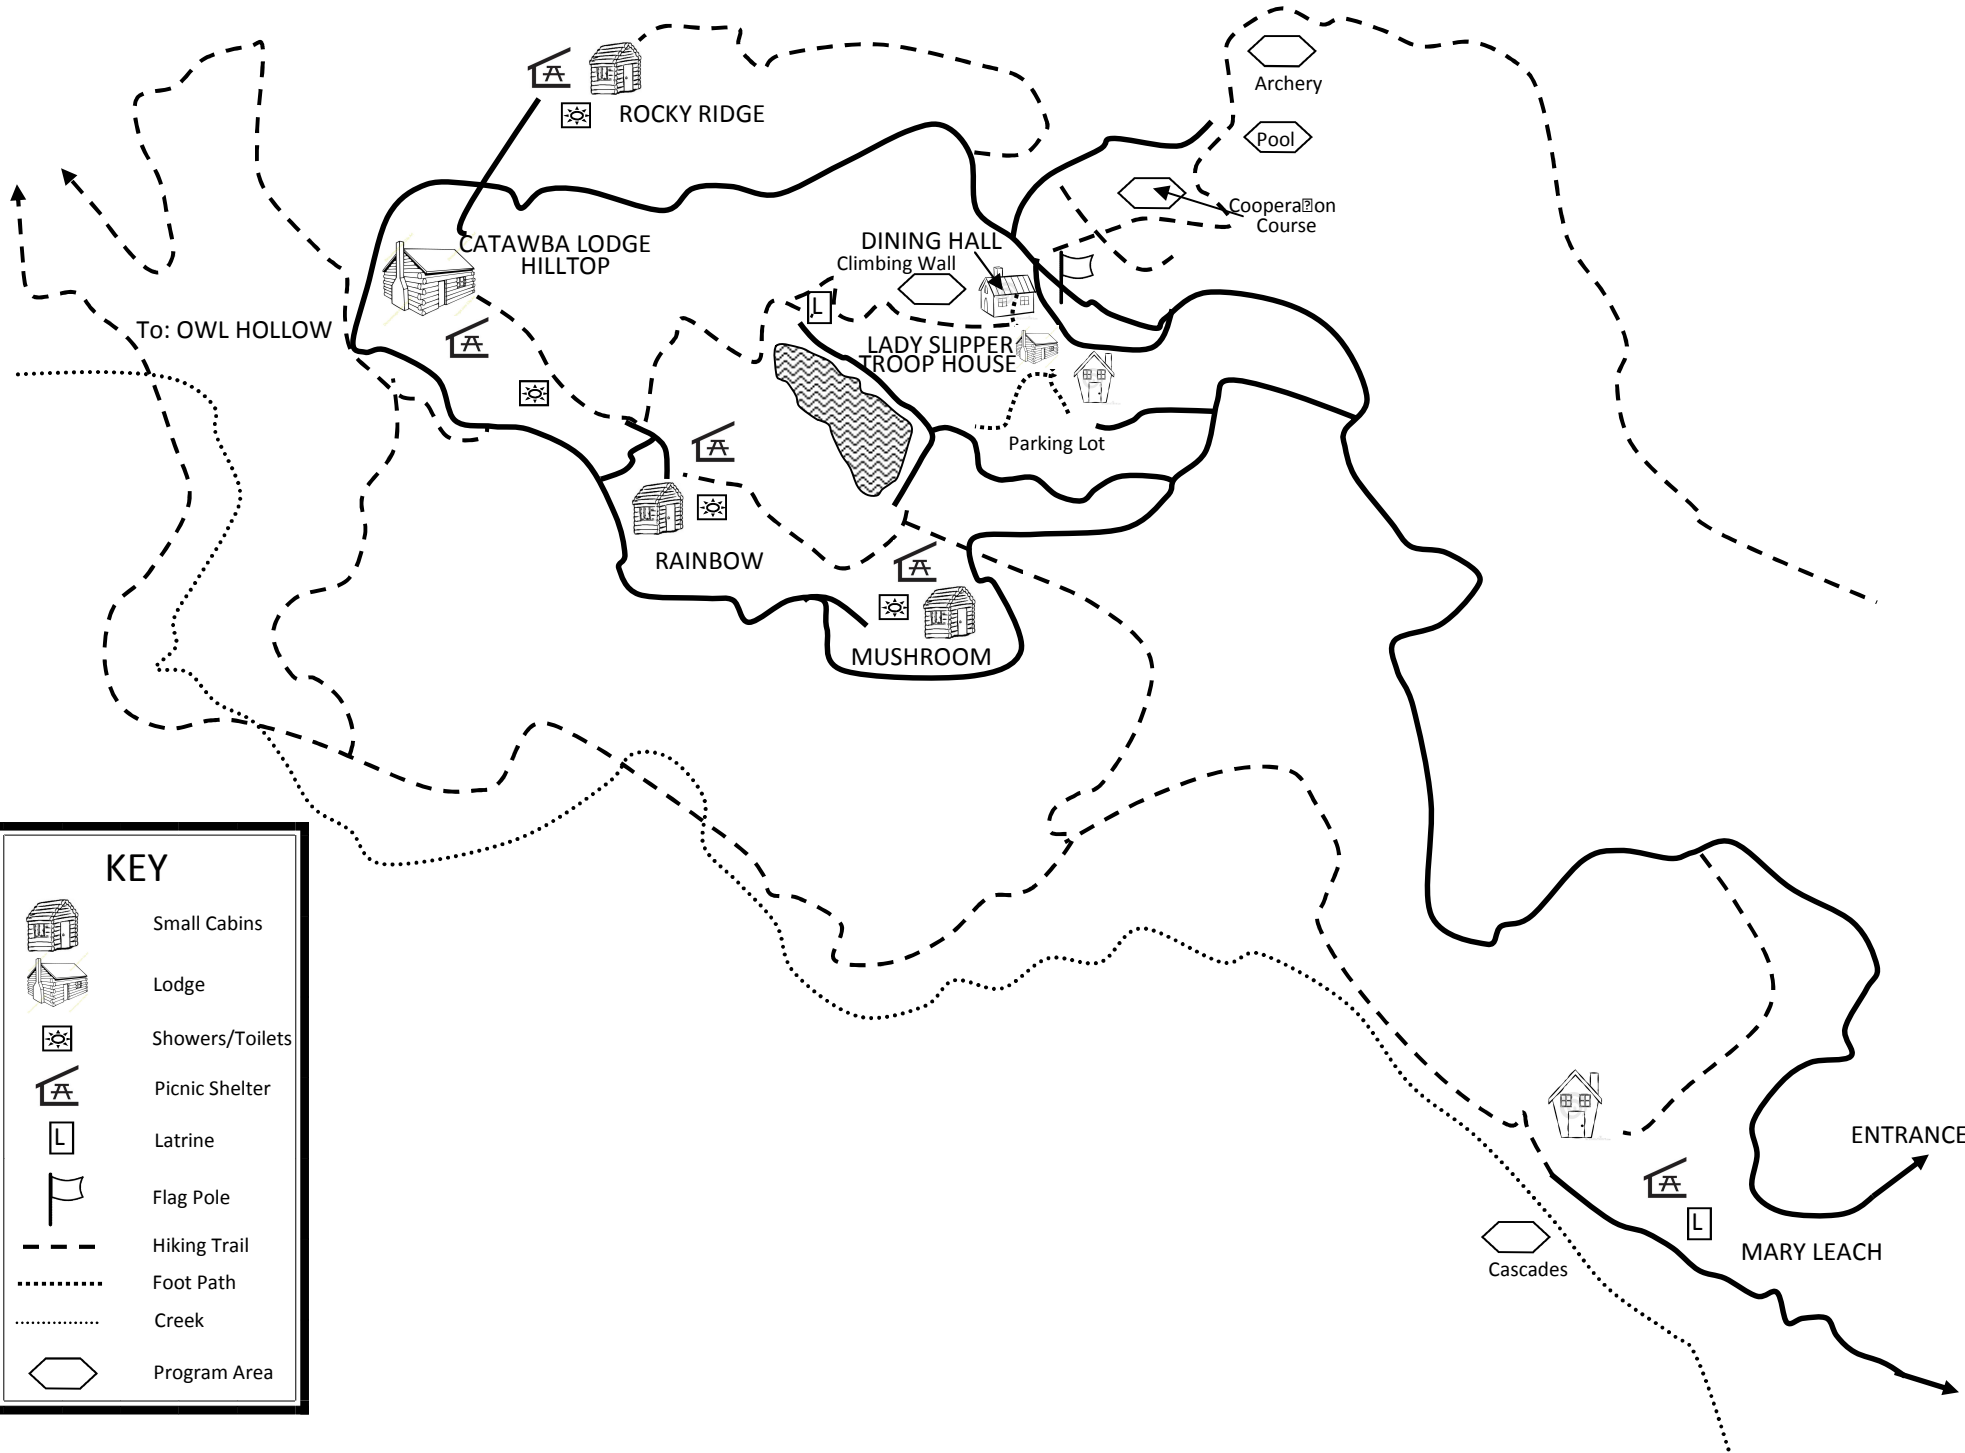

# Camp Ginger Cascades

**KEY**

-  Small Cabins
-  Lodge
-  Showers/Toilets
-  Picnic Shelter
-  Latrine
-  Flag Pole
-  Hiking Trail
-  Foot Path
-  Creek
-  Program Area